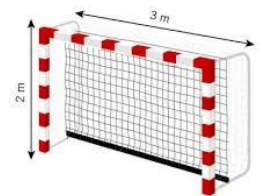

HAND BALL EQUIPMENT

The referee wears
a black shirt and
a black short.

He's got a whistle to whistle faults and goals.

He needs yellow and red cards for punishments and a stopwatch to measure the time.

The ball can have different sizes : 1 for kids

2 for teenagers and female seniors

3 for male seniors.

Matches take place in a gym (sports hall)

The pitch (court) is surrounded (encircled) by grandstands for the spectators to enjoy the show.

The pitch is 40 m long and 20 m wide. The goal is 2 m high and 3 m wide.